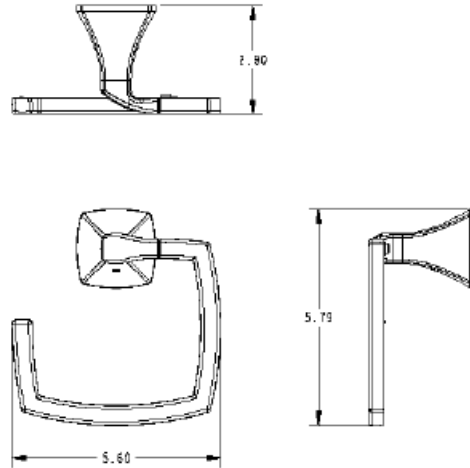

Voss™ Technical Specification

Towel Ring

YB5186

Stock Numbers:

- YB5186BN – Towel Ring
Brushed Nickel Finish
- YB5186CH – Towel Ring
Chrome Finish
- YB5186ORB – Towel Ring
Oil Rubbed Bronze Finish

Dimensions:

Materials:

Towel Ring is constructed of zinc.

Installation Instructions:

1. Remove the mounting bracket from the body by loosening the setscrew.
2. Position the assembled unit on the wall where desired.
3. Lightly mark the outline of the base.
4. Center a mounting bracket within the base outline **with "UP" facing you.**
5. Attach the mounting bracket to the wall, using the wall anchors provided.
6. Mount the base on the corresponding mounting bracket. Check and make sure that the base set screw hole is facing down. Assemble a set screw to the base. Use the allen wrench included in the hardware kit to tighten the set screw and secure the assembly to the mounting bracket.